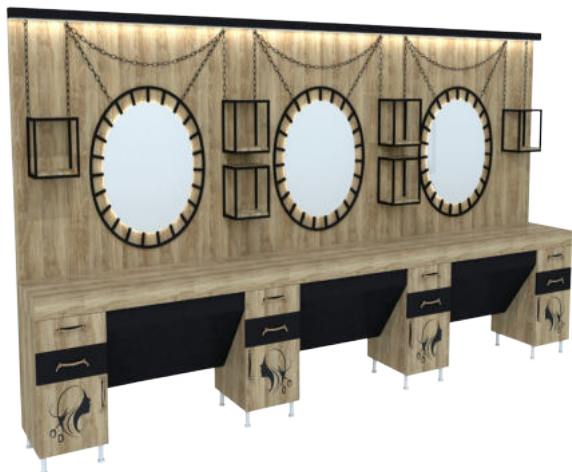

Hairdresser Unit

MYC-2003

H/B:220 cm - W/E:430 cm - D/D: 45 cm

Hairdresser Unit

MYC-2005

H/B:220 cm - W/E:300 cm - D/D: 45 cm

Hairdresser Unit

MYC-2006