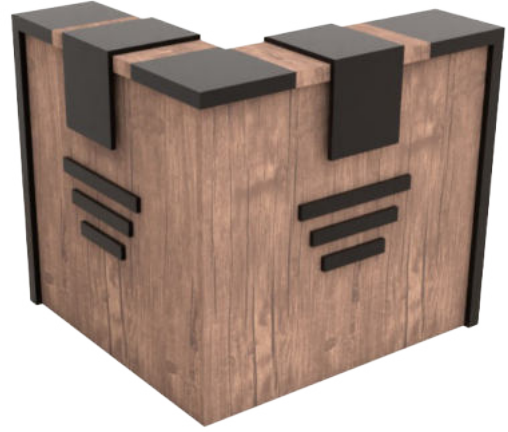

MYC-3538
H/B: 110 cm - W/E: 100 cm - D/D: 100 cm

CLASSICAL
desk