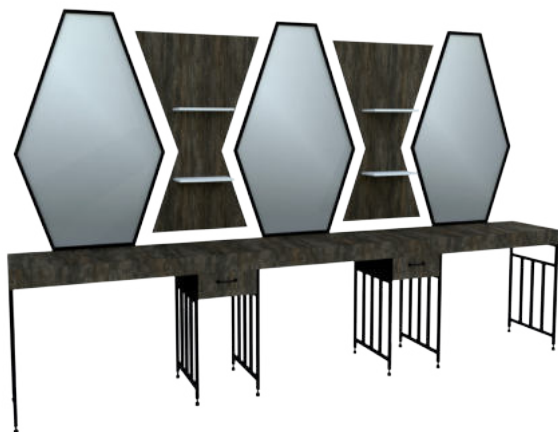

Hairdresser Unit

MYC-2003

H/B:220 cm - W/E:430 cm - D/D: 45 cm

Hairdresser Unit

MYC-2005

H/B:220 cm - W/E:300 cm - D/D: 45 cm

Hairdresser Unit

MYC-2006