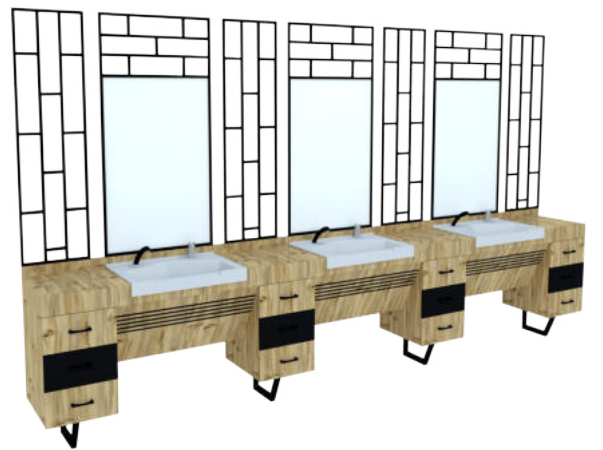

MYC-506

H/B: 220 cm - W/E:460 cm - D/D: 50 cm

* Tezgahlarda ölçüler standart olarak verilmiştir. Tüm Tezgahlar kendi lavabo modeline göre ölçülandırılmıştır. *

* Fiyatlara, lamba ve Prizler. "DAHİL DEĞİLDİR"

* Fiyatlara " KDV " Dahil değildir.*